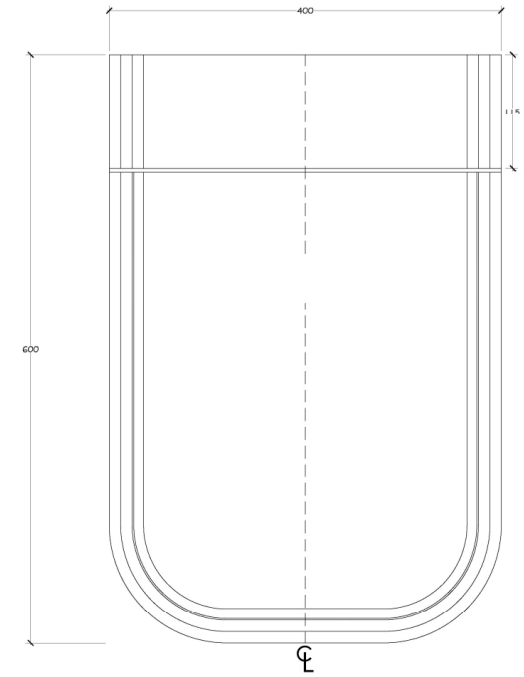

Front Elevation of WC Pan

Side Elevation of WC Pan

Plan of WC Pan Lid