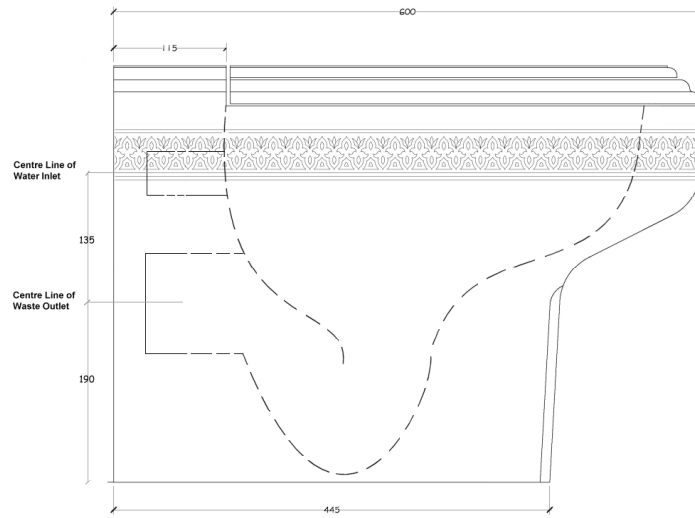

Front Elevation of WC Pan

Side Elevation of WC Pan

Plan of WC Pan Lid