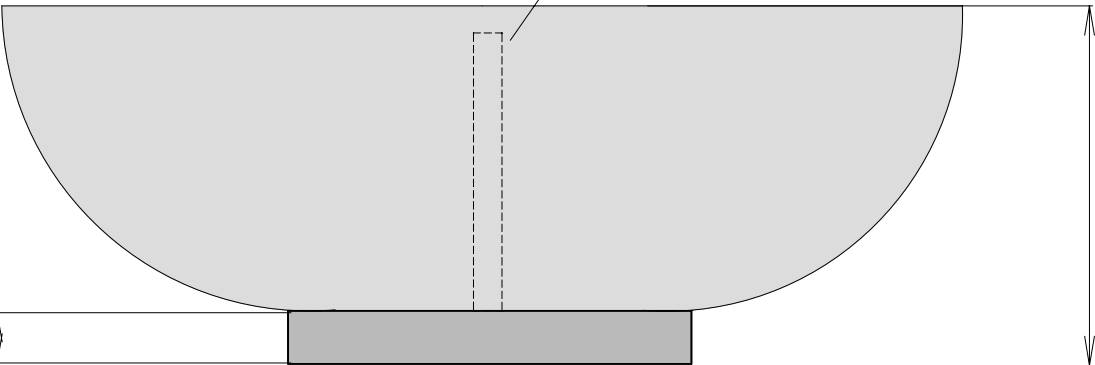

30mm

1700mm

Bottom Click Clack bath waste (see separate information sheet)

Integral overflow built into the skin of the bath

600mm

90mm