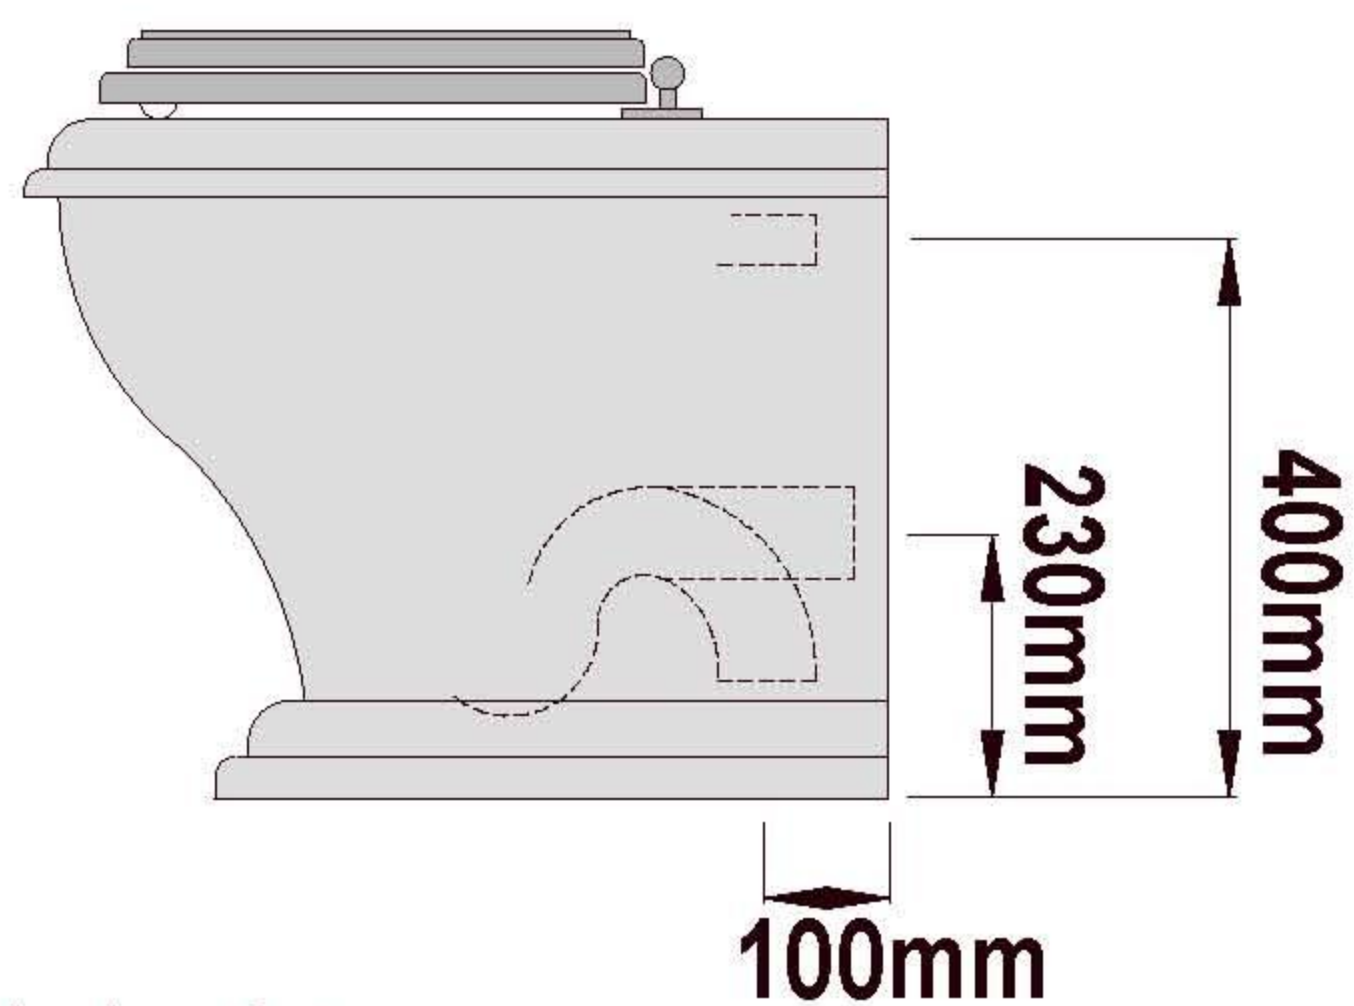

AFIA Classic wc
Back to Wall (concealed cistern)

CONSULTO COLLECTION

Horizontal or vertical outlet