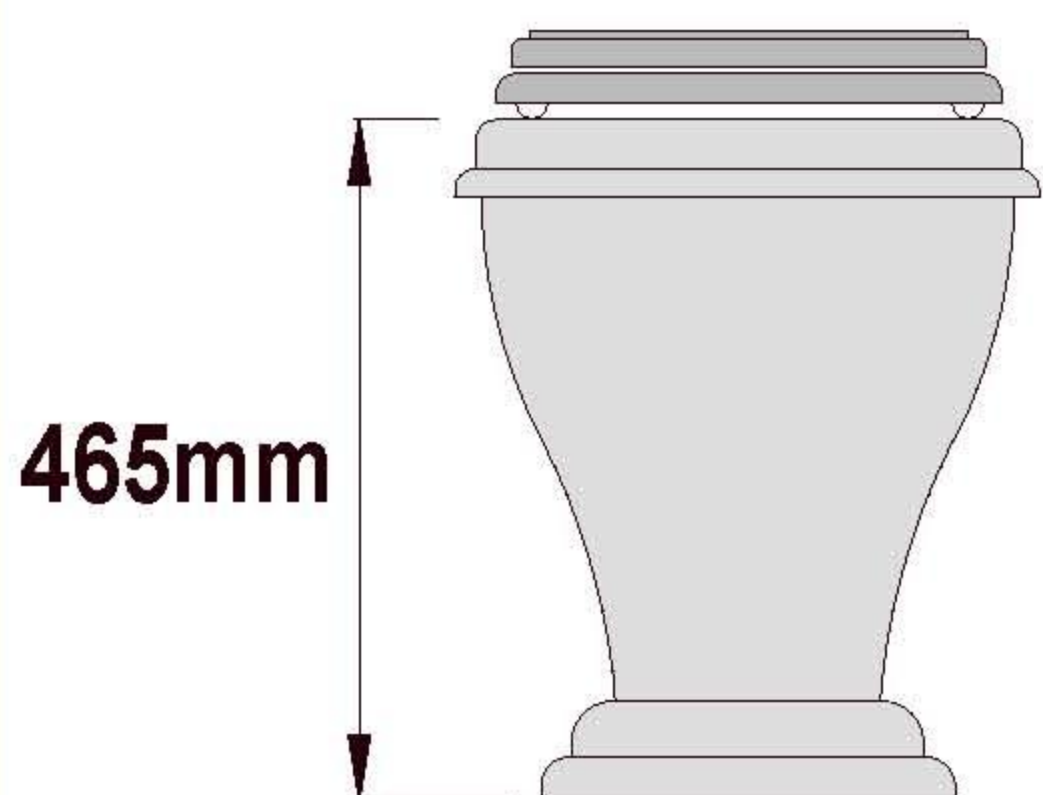

AFIA Classic wc
Back to Wall (concealed cistern)

CONSULTO COLLECTION

Horizontal or vertical outlet