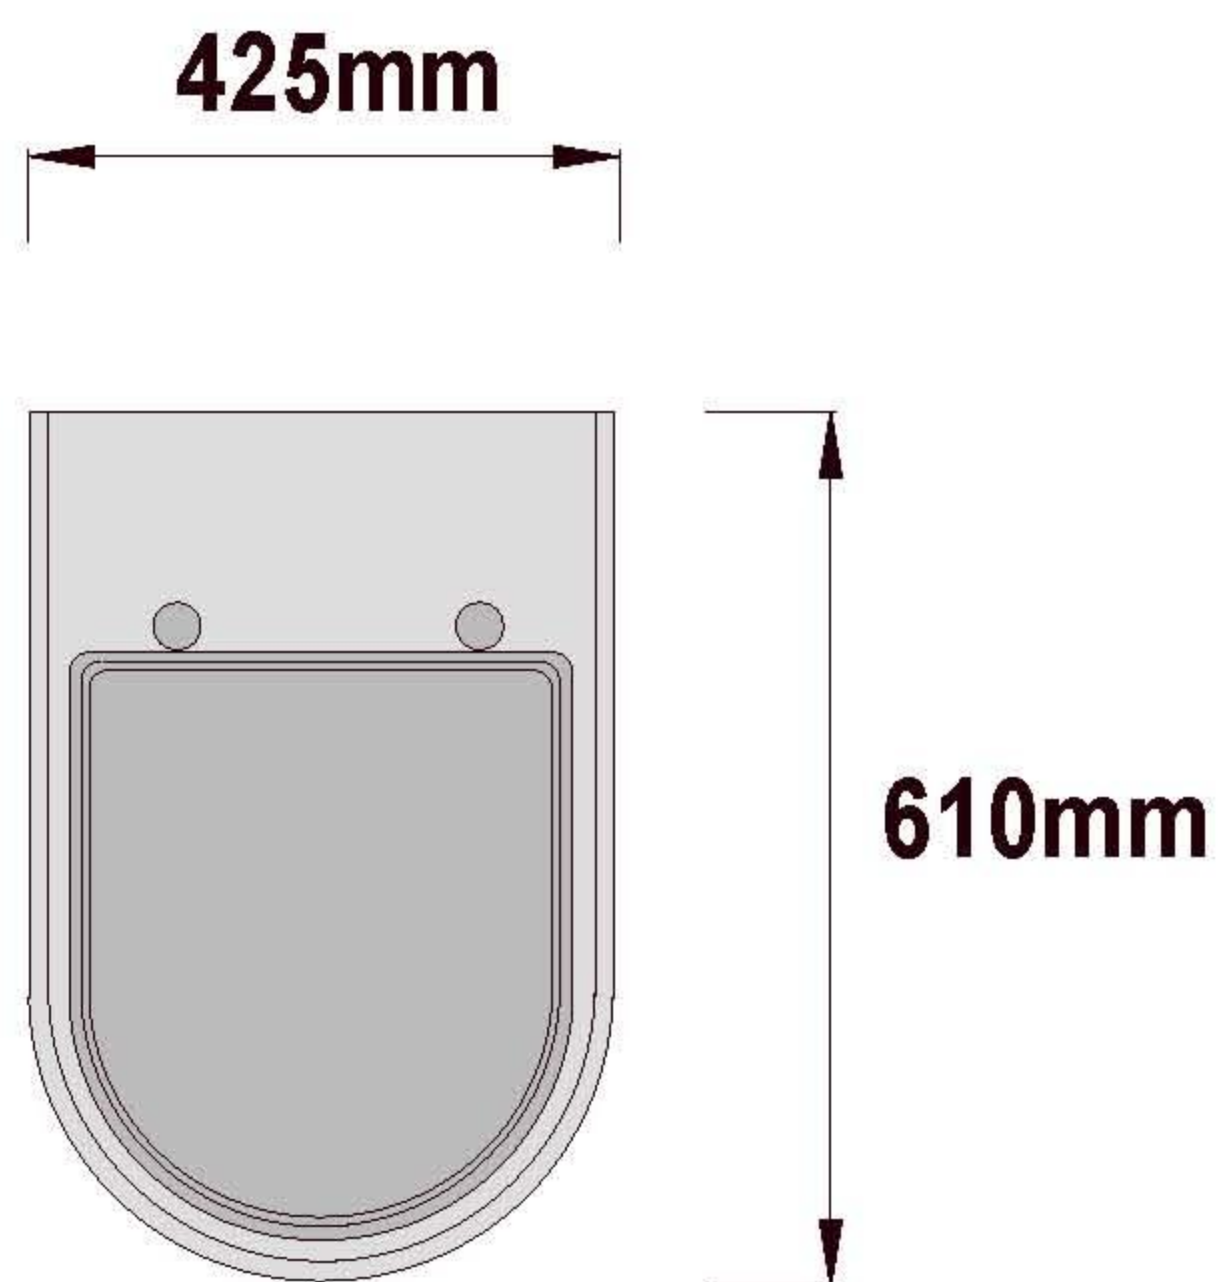

AFIA Classic wc
Back to Wall (concealed cistern)

CONSULTO COLLECTION

Horizontal or vertical outlet