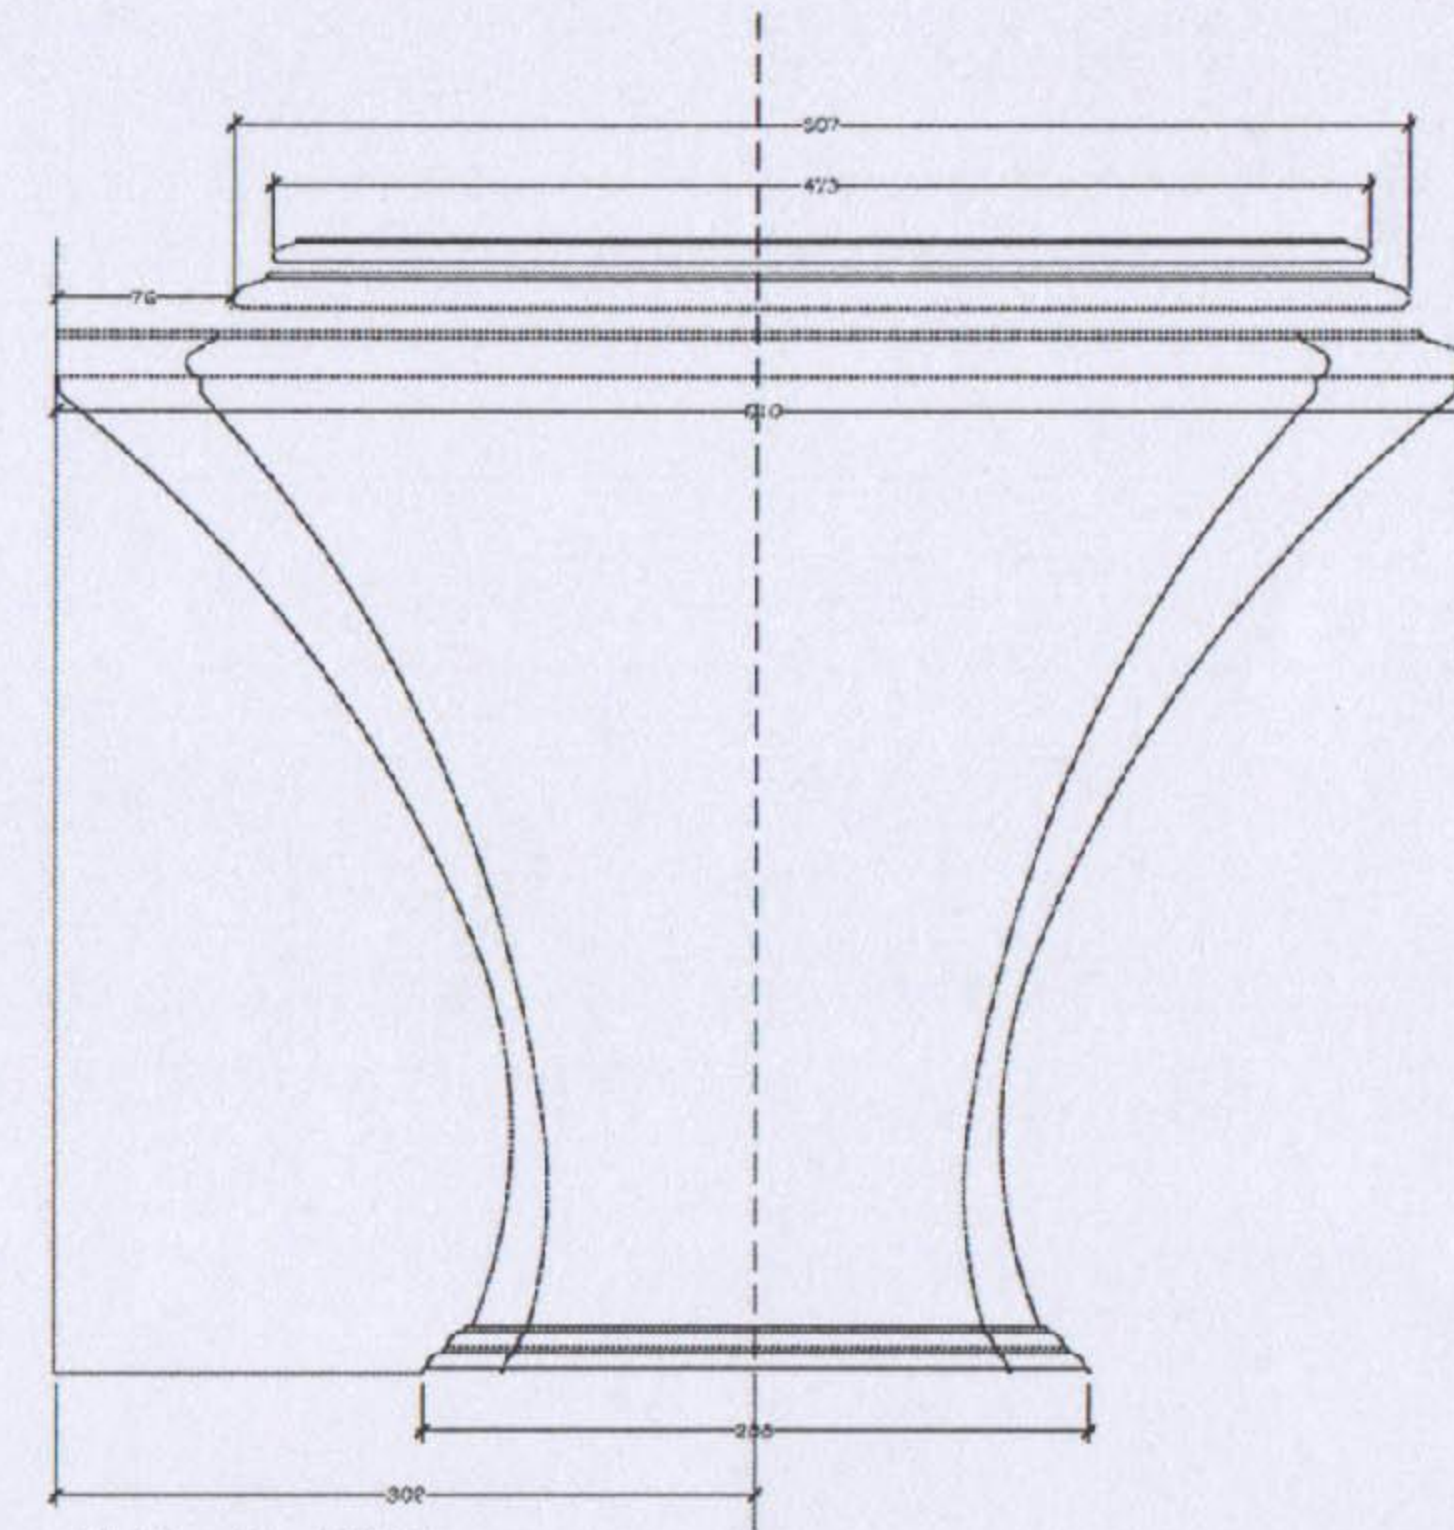

Side Elevation of WC Pan