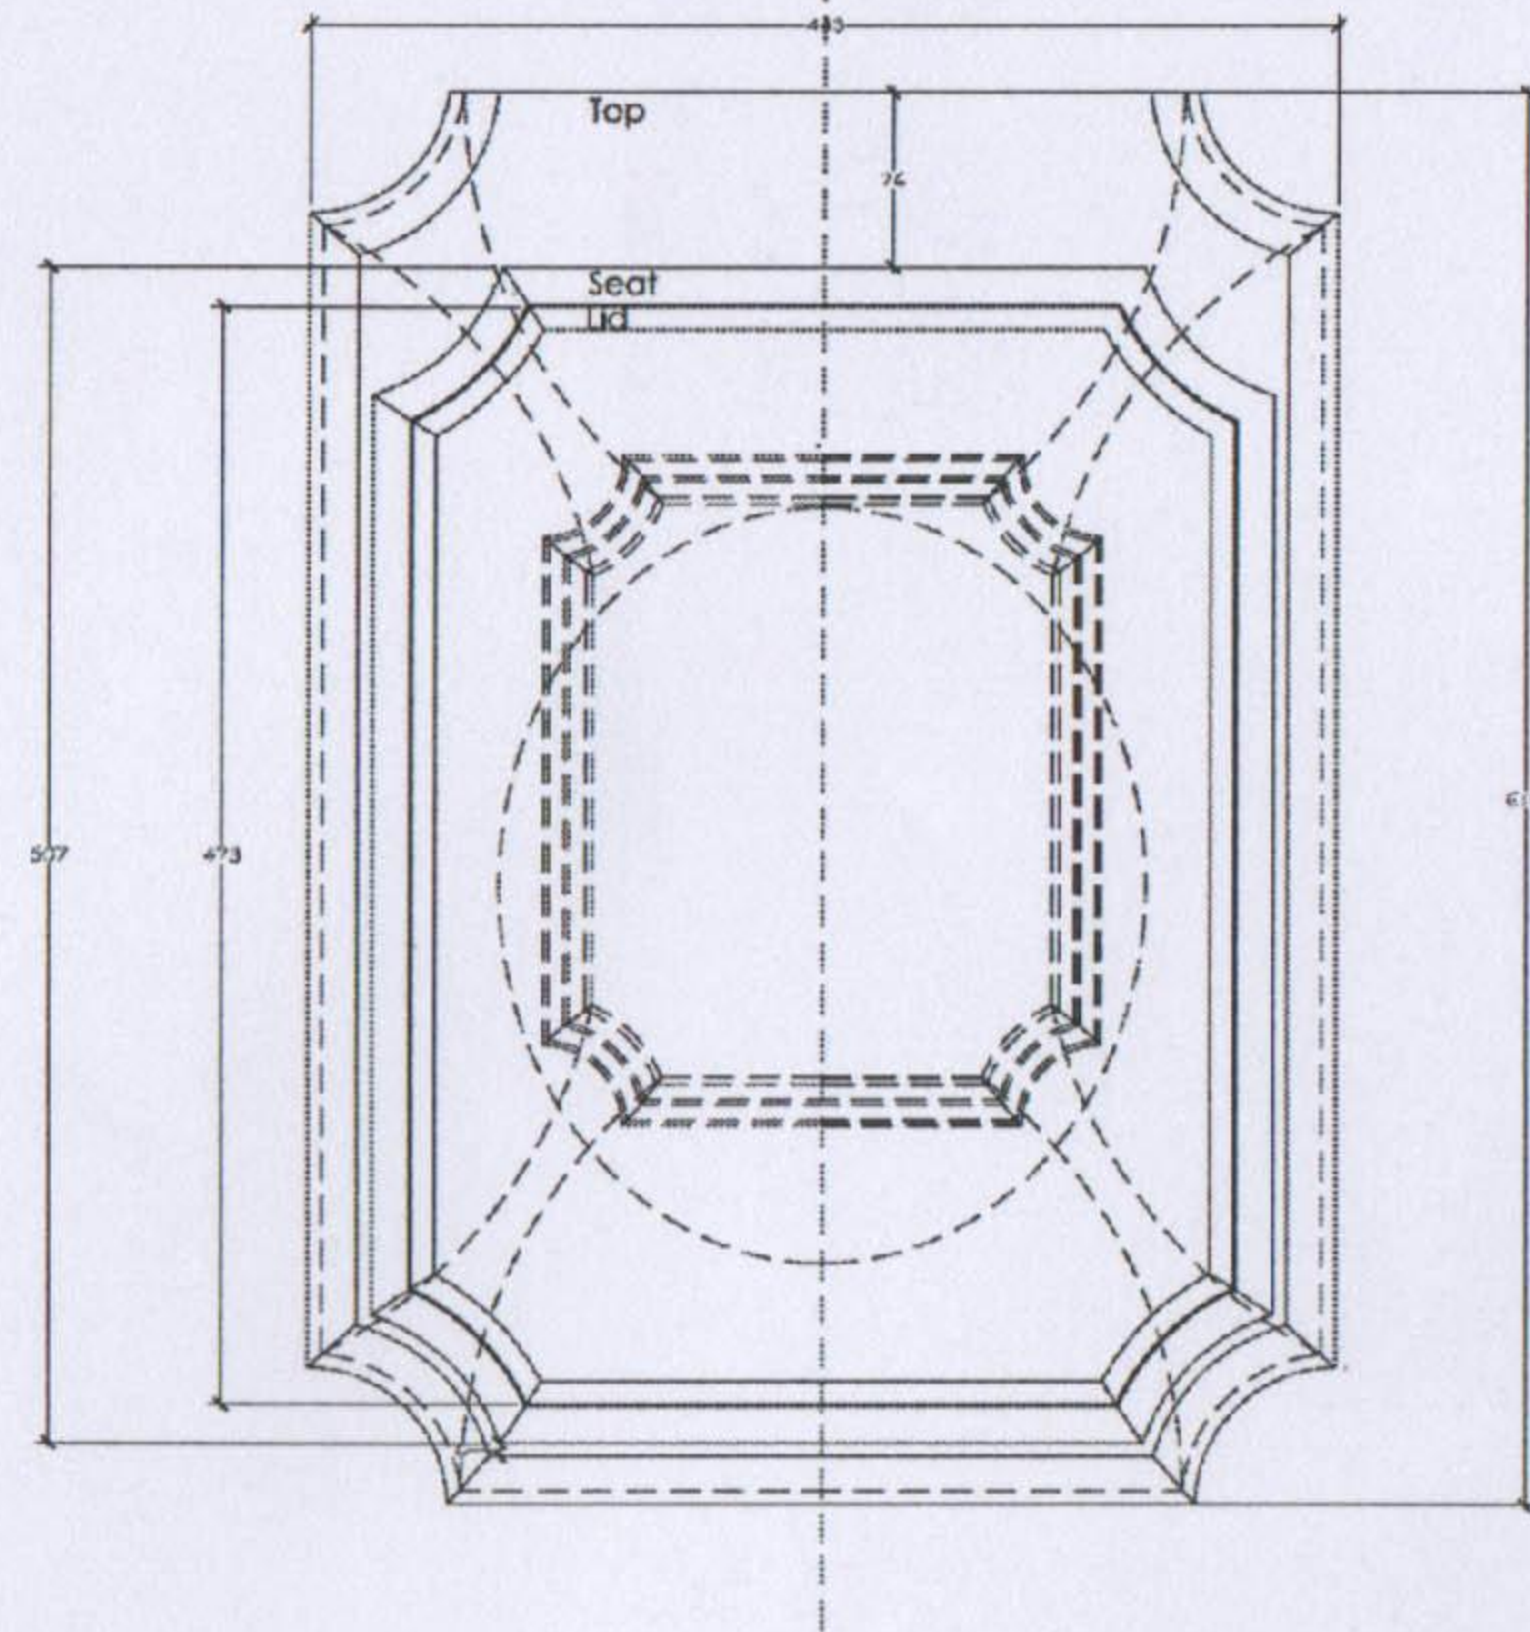

Plan of WC Pan

IMPERIALE WC PAN DESIGN DRG

No.	Description	Date

BURGE & GUNSON
Ref: 7002 / ZPO 1002661

IMPERIALE WC PAN
DESIGN DRAWING
Plan, Sections, Elevation

Scale: 1:1
Drawing No: IWC-DD-1

CONSULTO COLLECTION LTD