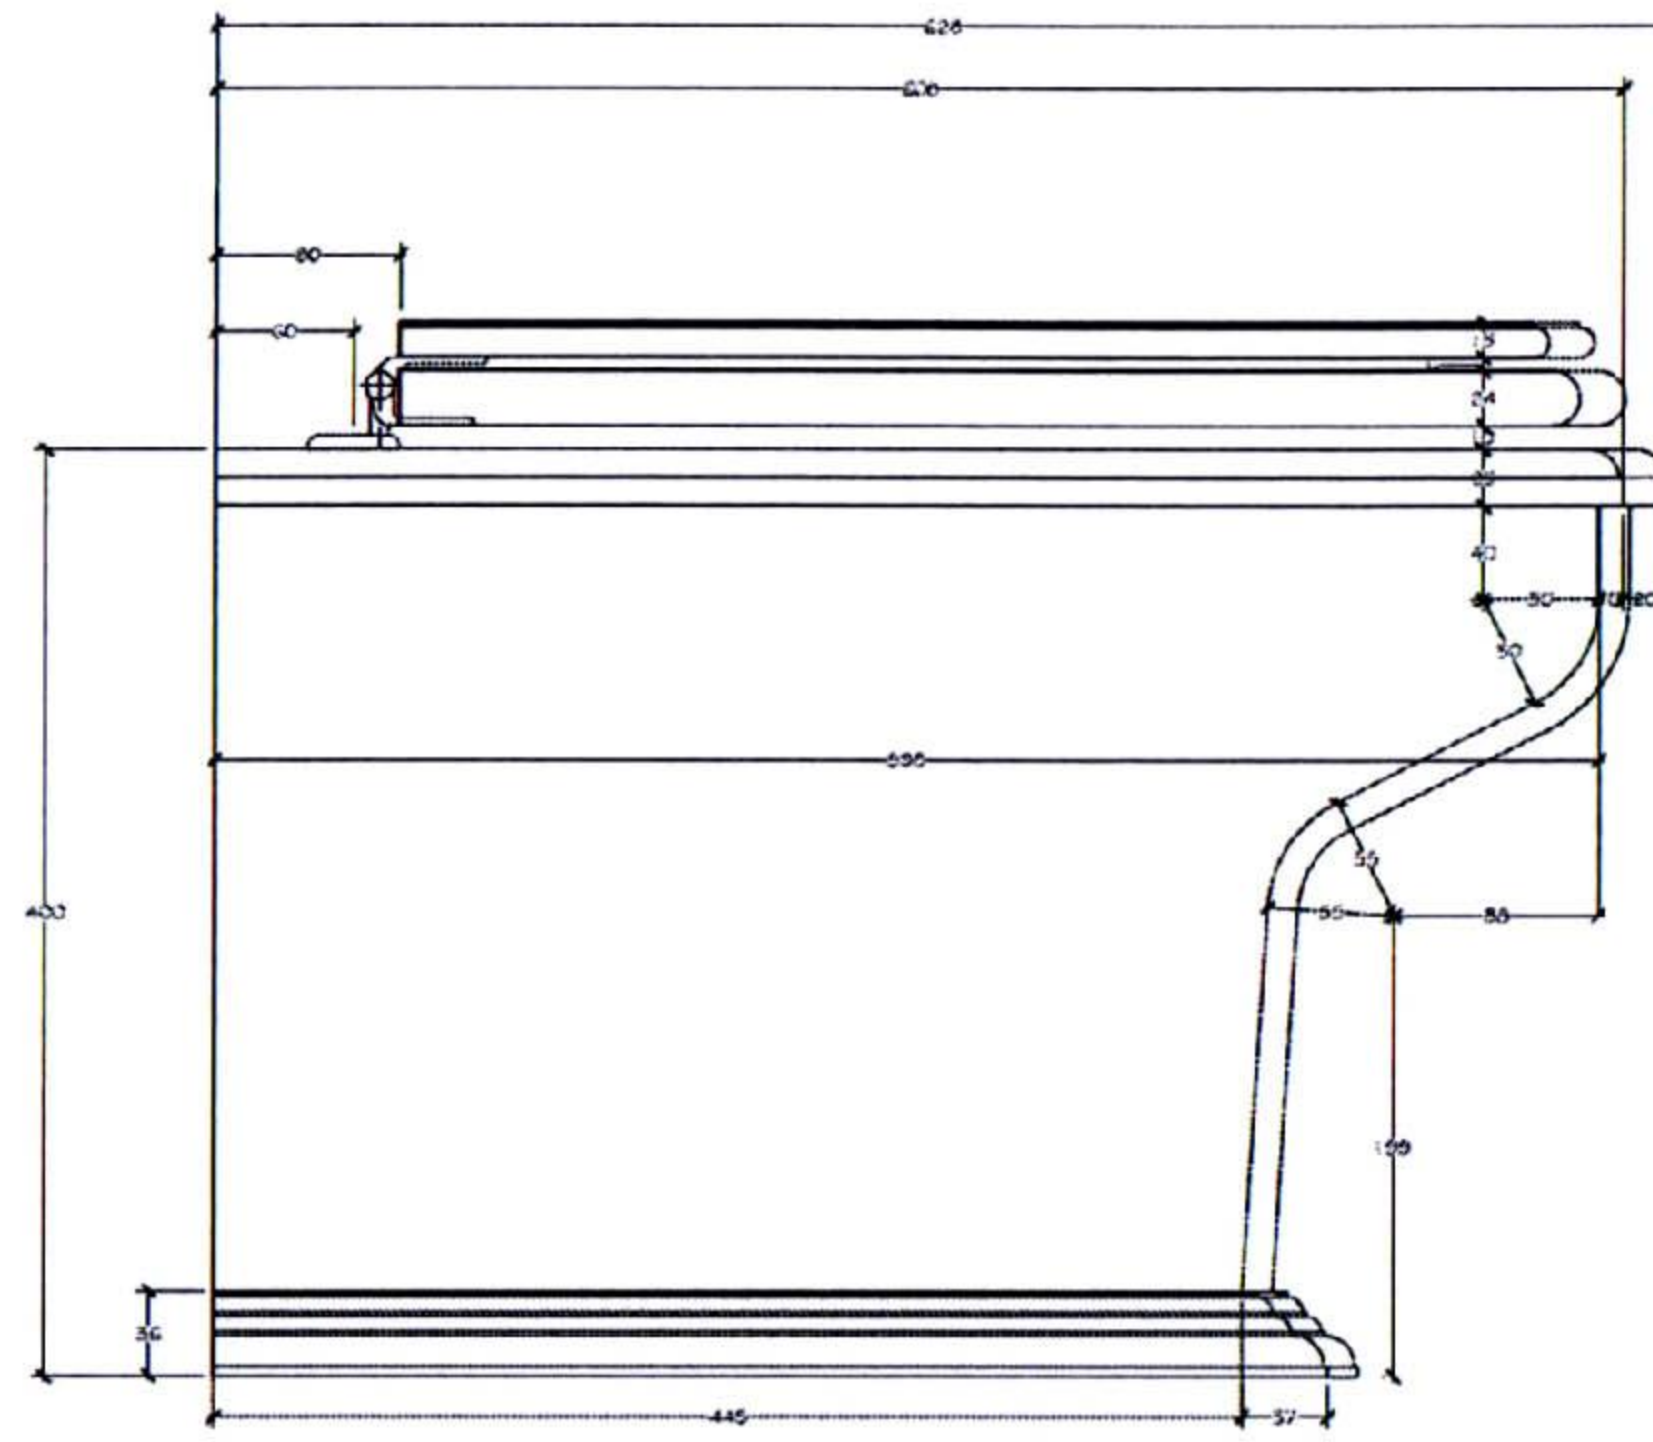

Front Elevation of WC Pan

Side Elevation of WC Pan

Plan of WC Pan Lid

Plan of WC Pan Base

Side Elevation of WC Pan with open lid