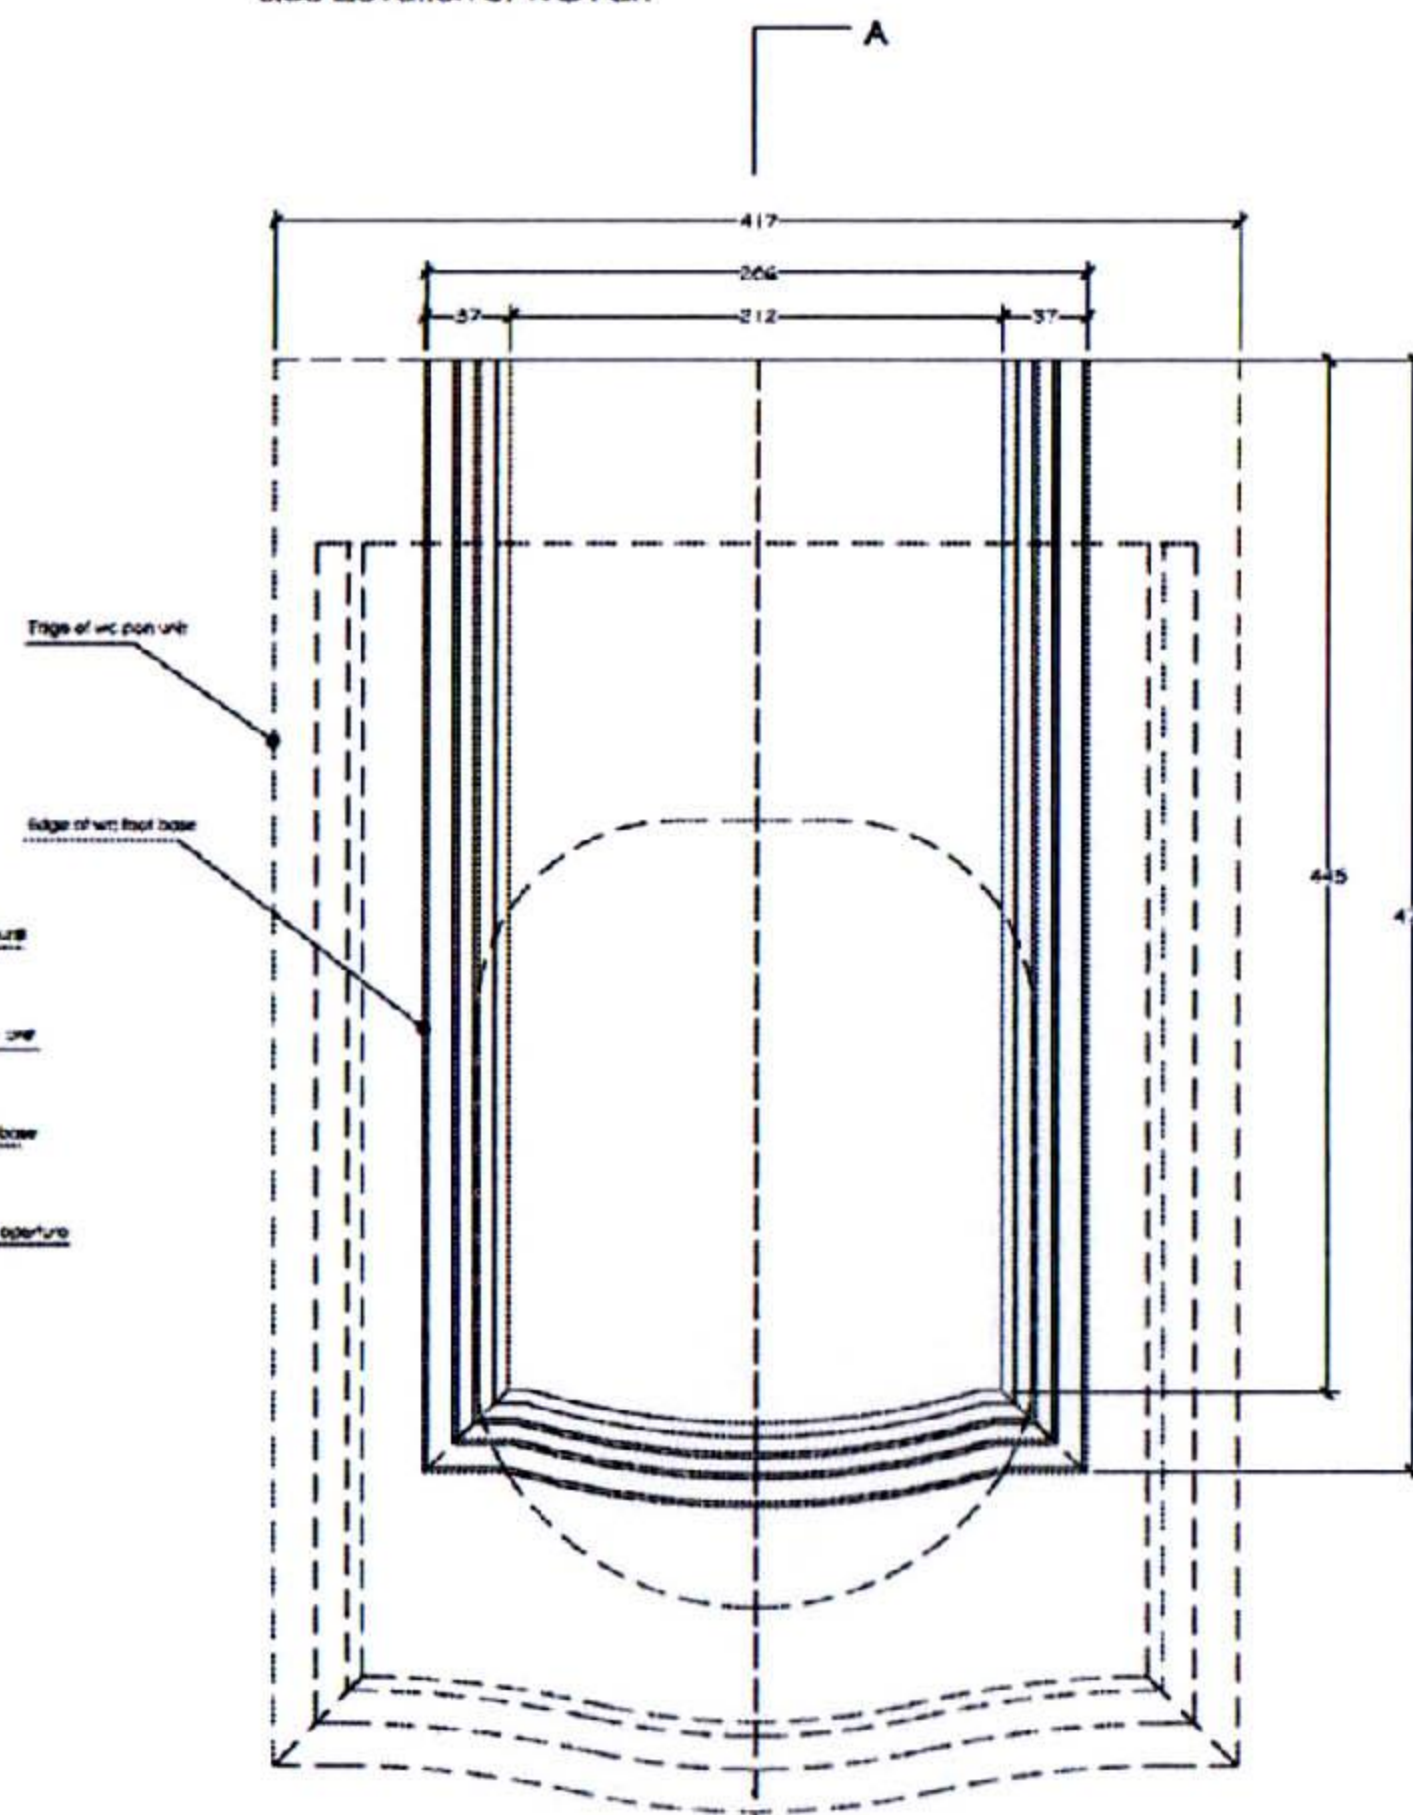

Front Elevation of WC Pan

Side Elevation of WC Pan

Plan of WC Pan Lid

Plan of WC Pan Base

Side Elevation of WC Pan with open lid